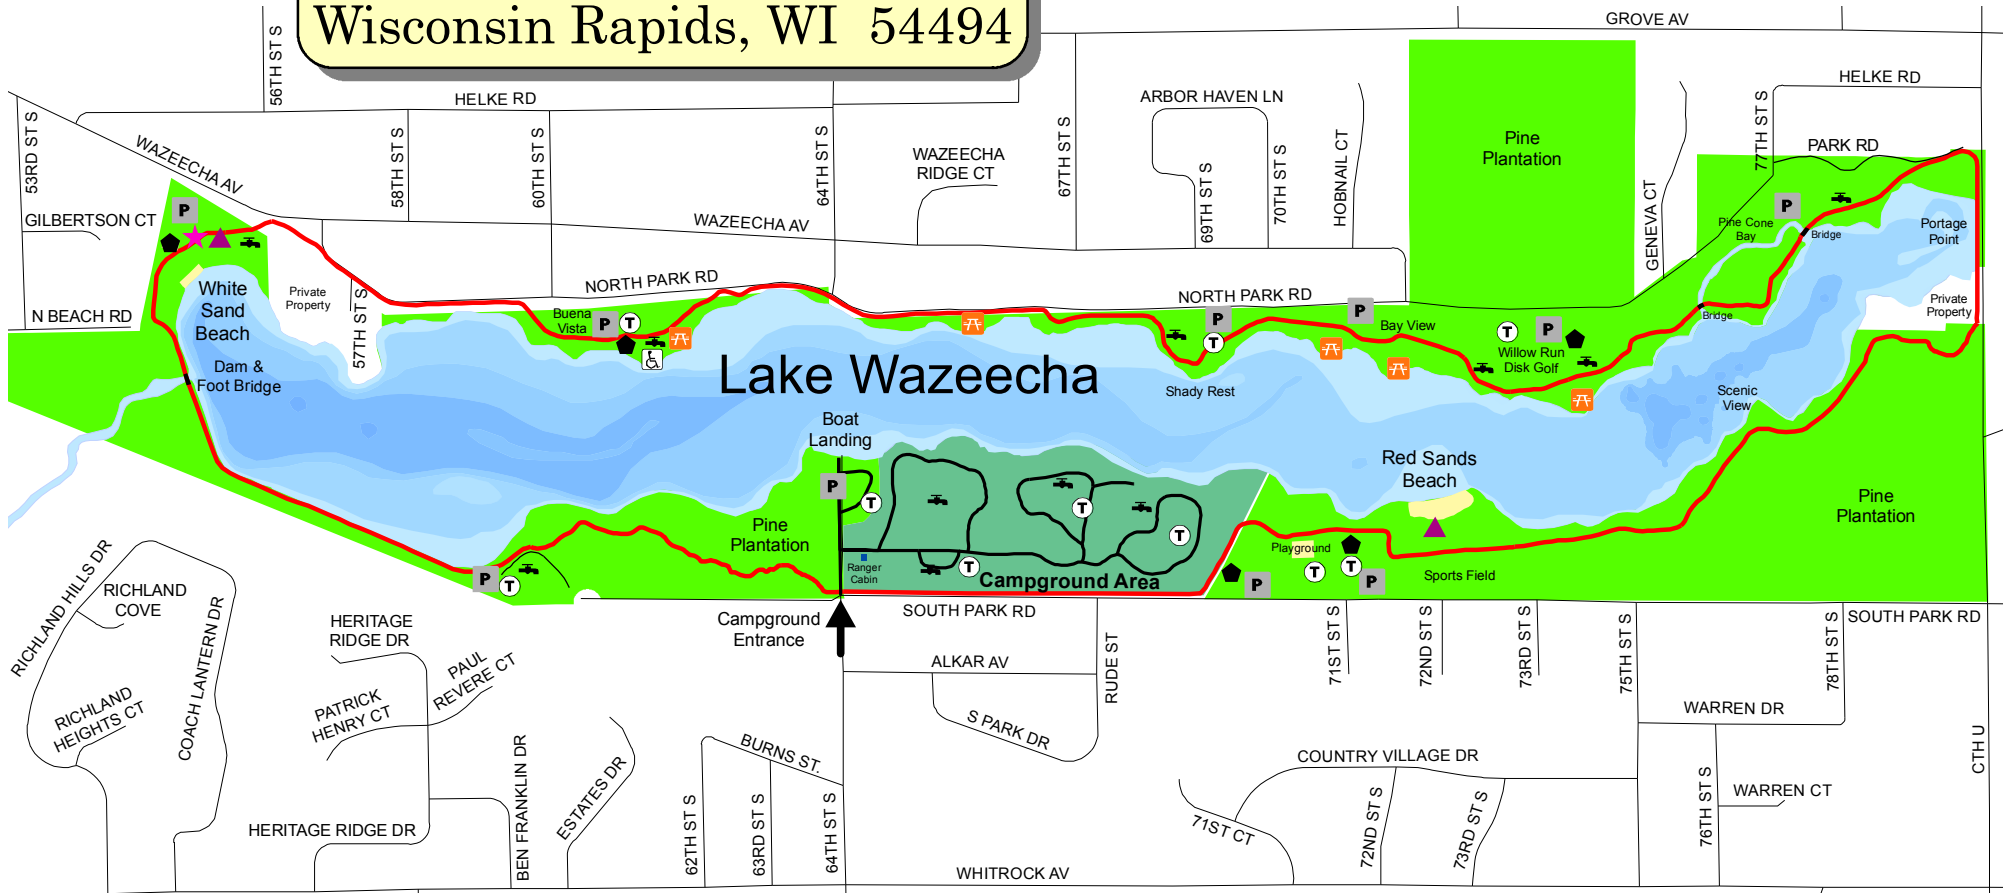

Hiking & Biking Trails South Wood County Park

7111 South Park Road
Wisconsin Rapids, WI 54494

South Wood County Park = 324 acres
Lake Wazeecha = 131 acres
Recreation Trail = 4.1 miles

FOLLOW US!

Facebook Instagram

Updated by:
Wood County
Parks & Forestry
11/26/2018

Legend

- | | | | | | |
|--|-------------|--|---------|--|---------------------|
| | Trail Head | | Well | | Hiking / Bike Trail |
| | Picnic Area | | Toilet | | Toilet / Bathhouse |
| | Shelter | | Parking | | Disabled Fishing |