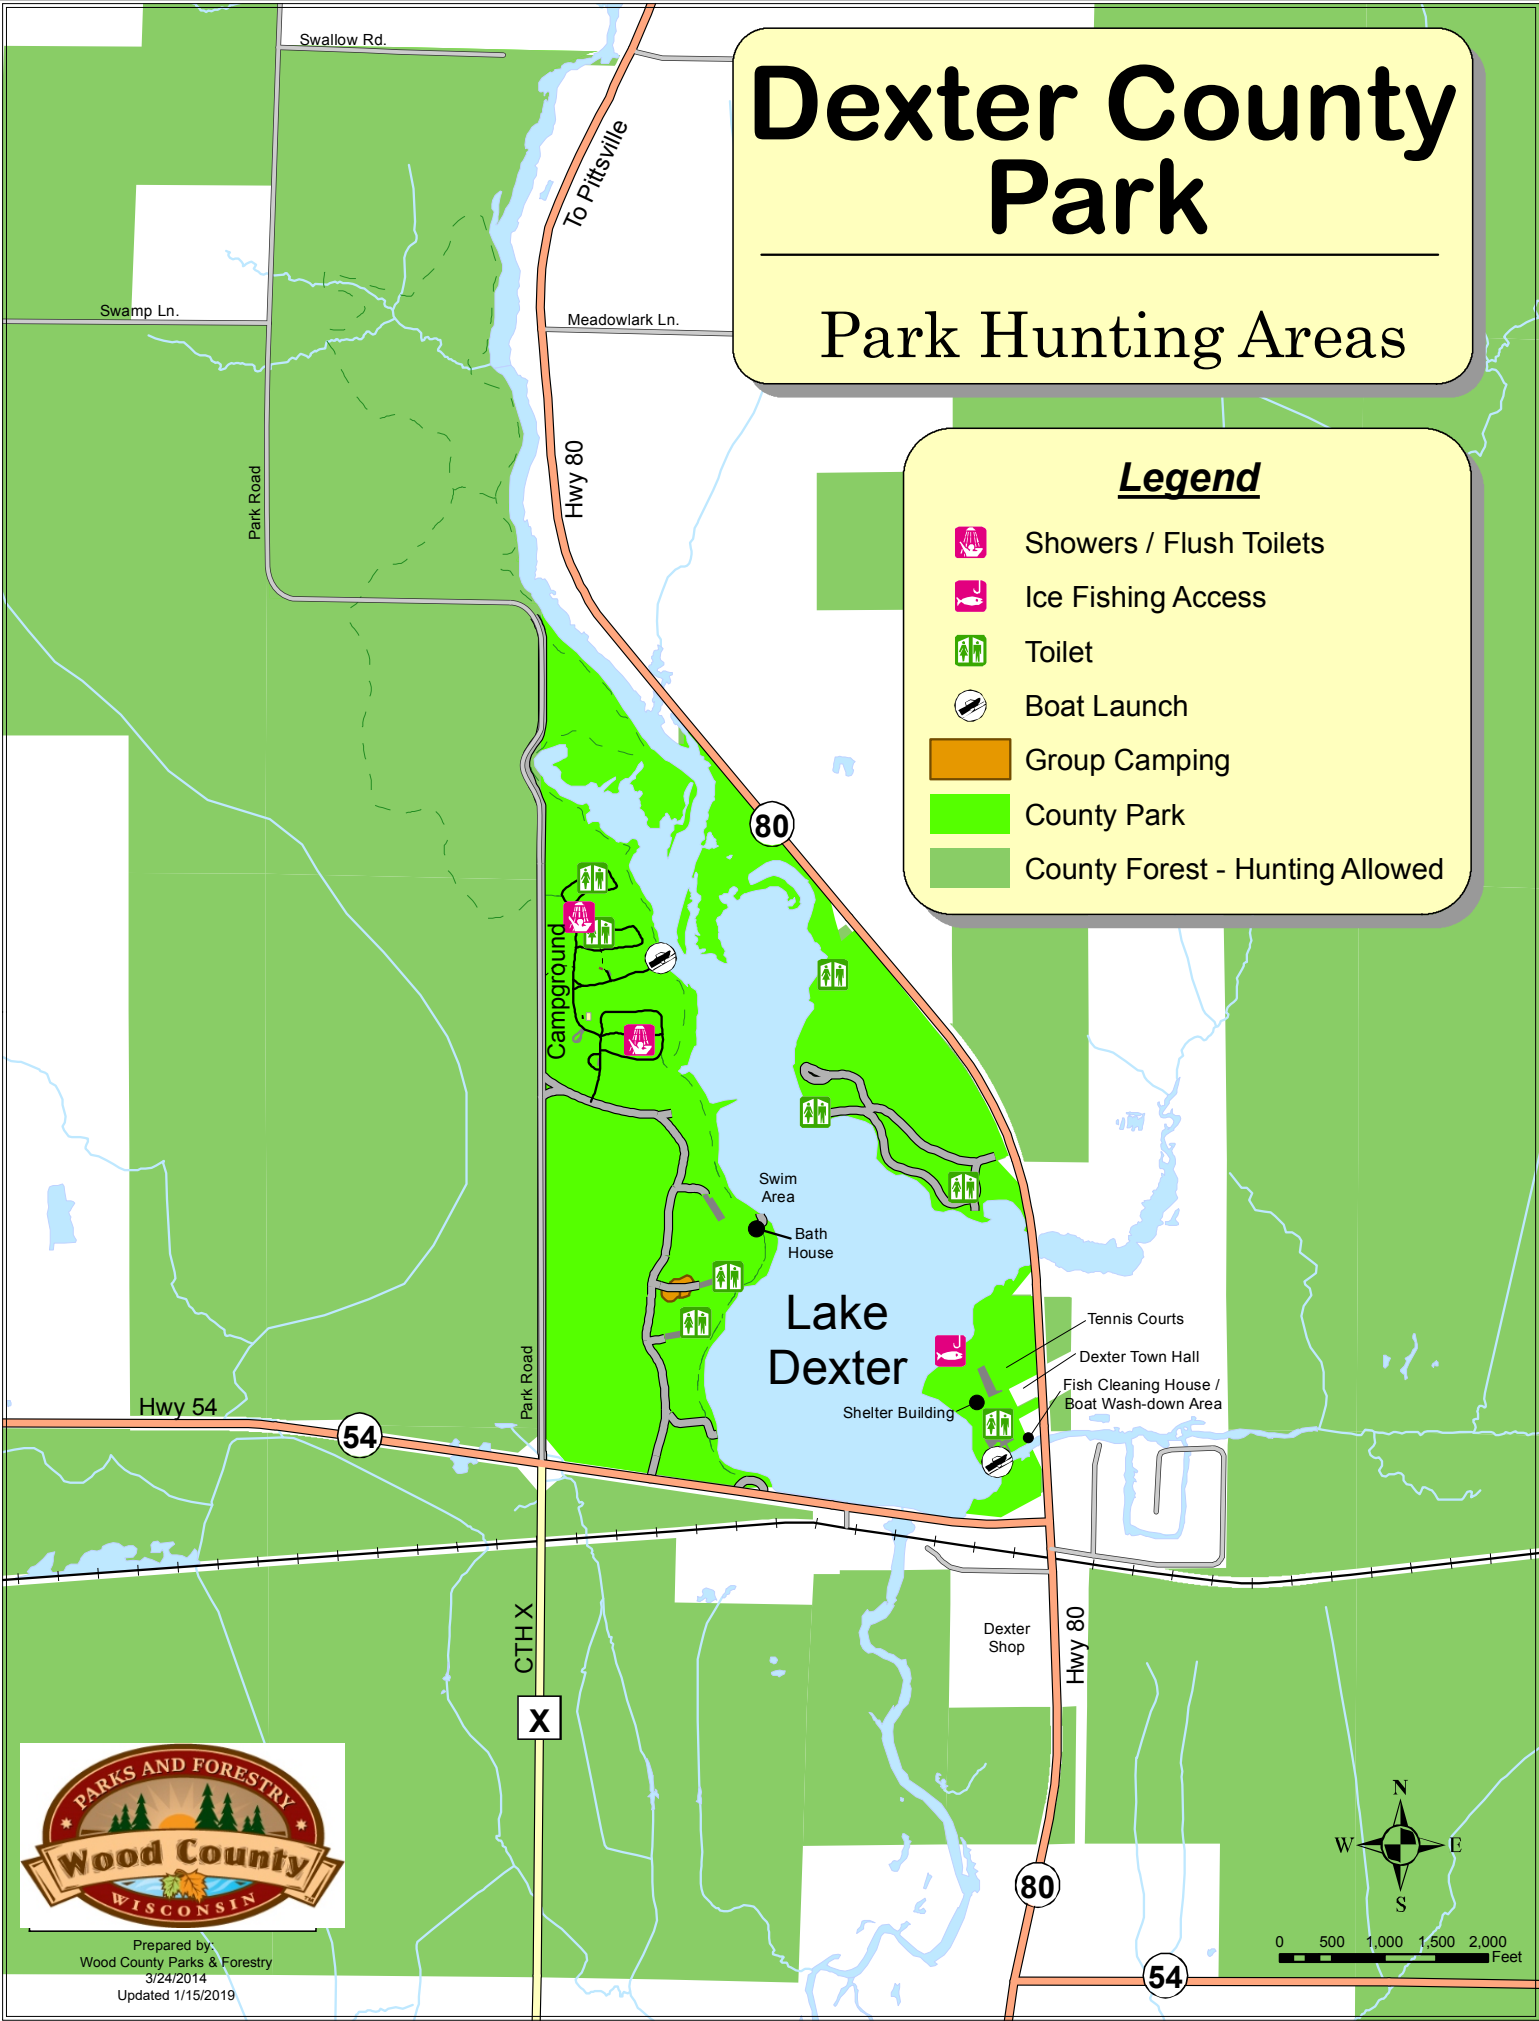

Dexter County Park

Park Hunting Areas

Legend

-  Showers / Flush Toilets
-  Ice Fishing Access
-  Toilet
-  Boat Launch
-  Group Camping
-  County Park
-  County Forest - Hunting Allowed

Prepared by:
Wood County Parks & Forestry
3/24/2014
Updated 1/15/2019